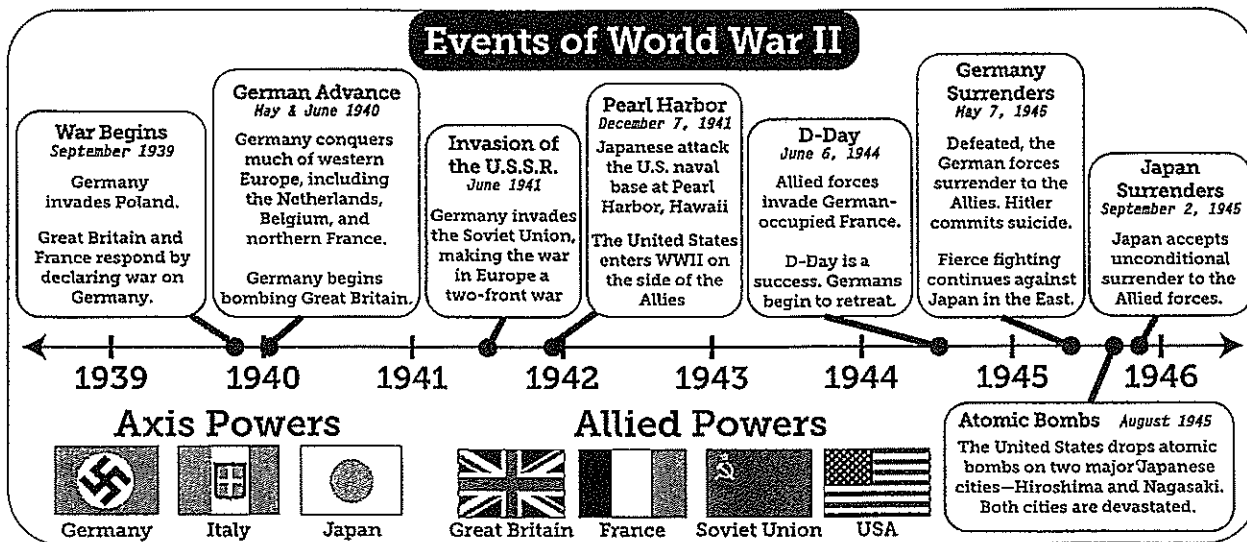

Fascinating Fact

In their rise to power, the Nazis organized special police forces to intimidate citizens who opposed their party. One group was nicknamed the "Storm Troopers." It was no coincidence that the movie franchise *Star Wars* features armed forces by the name of Storm Troopers.

World War II

While Adolf Hitler took power in Germany, strong dictatorships emerged in Italy and Japan. Benito Mussolini took power in Italy, and Emperor Hirohito commanded Japan. In the 1930s, these aggressive governments began to expand their territories by invading surrounding countries. In 1936, Japan, Italy, and Germany joined together to create an alliance called the Axis Powers. To oppose the Axis threat, Great Britain, France, and the Soviet Union joined together as the Allied Powers.

Order of Events

L6-8RH5

Look at the timeline of major events in WWII and answer the questions.

- World War II began in _____ when Germany invaded _____.
- The Soviet Union was on which side of the war? _____
- Which event caused the United States to enter World War II?
_____ In which year did it occur? _____
- Which event led to Germany's eventual surrender in 1944? _____
- What action caused the Japanese to surrender, ending World War II?
